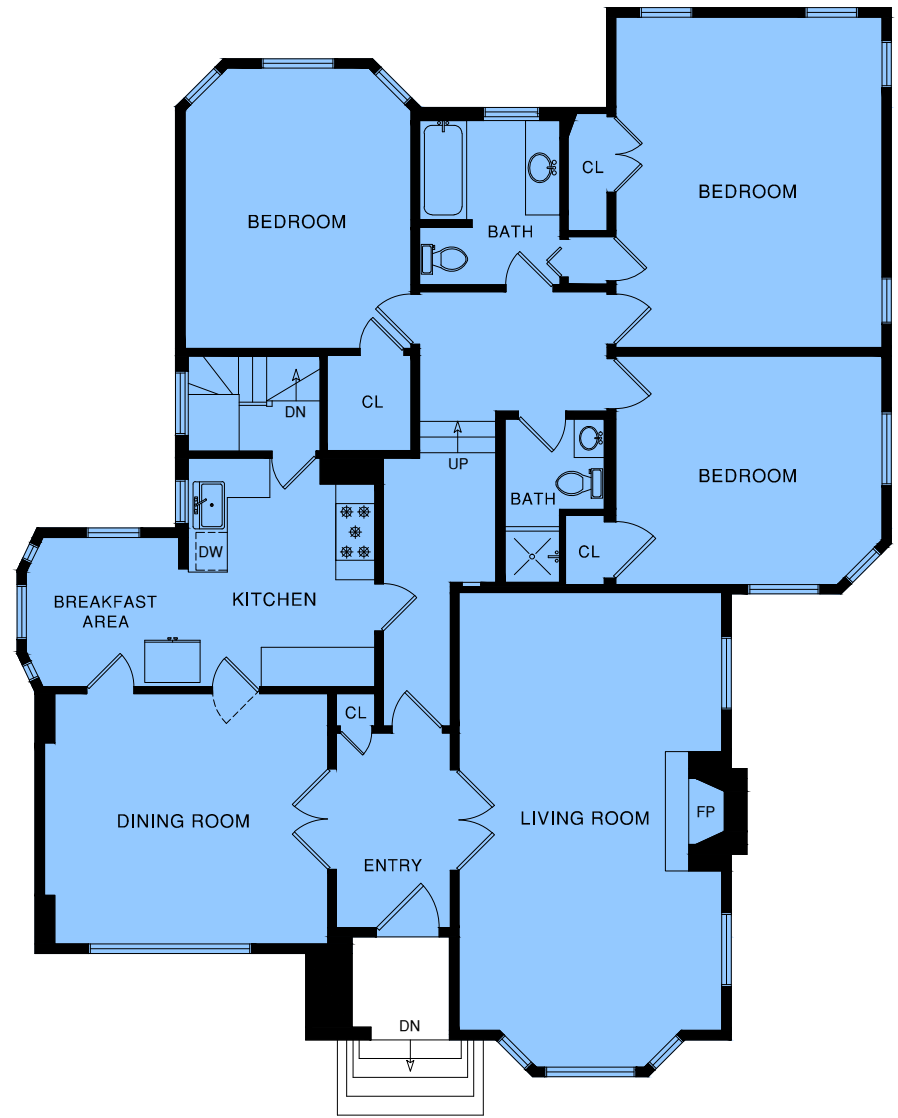

451 YERBA BUENA AVENUE

NOTE: SQ FT FIGURES ARE ESTIMATES ONLY AND
DO NOT REPRESENT OFFICIAL APPRAISER'S FIGURES!

LOWER LEVEL
1,265 SQ FT

MAIN LEVEL
1,900 SQ FT